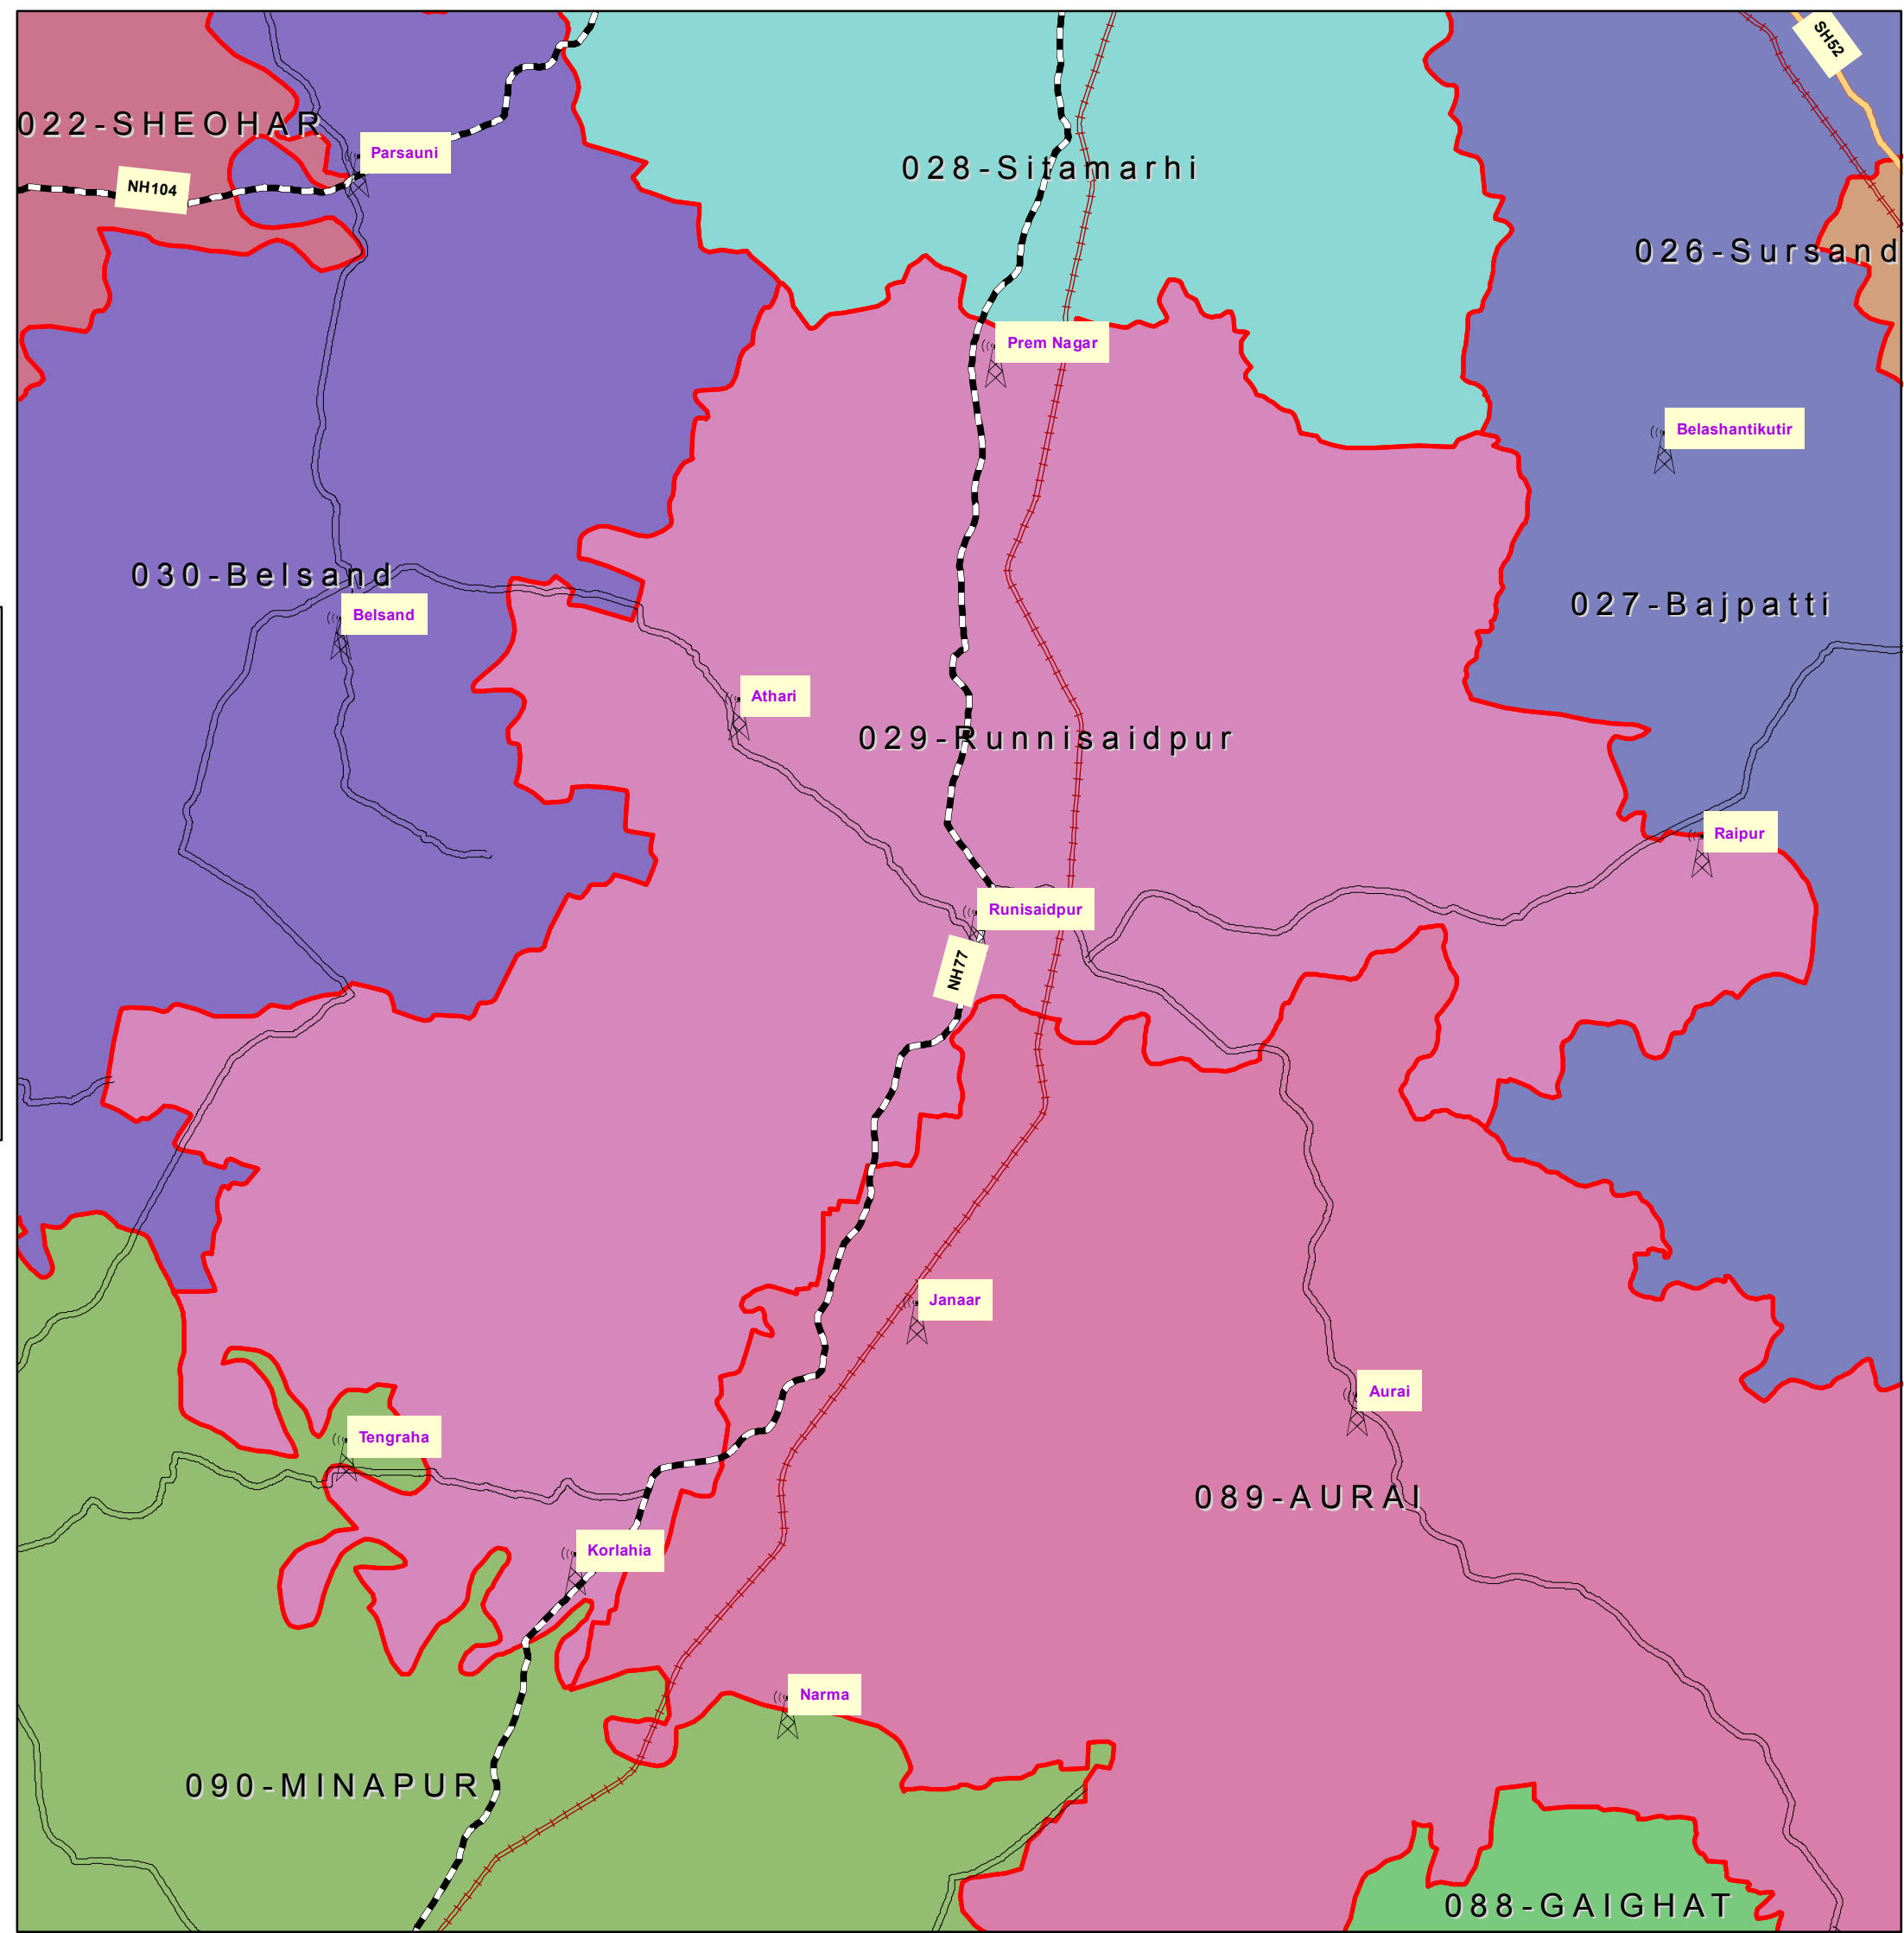

029-Runnisaidpur (SITAMARHI)

INDEX

- DISTRICT HEAD QUARTER
- AIRPORT
- TOURIST PLACE
- BSNL EXCHANGE
- NATIONAL HIGHWAY
- STATE HIGHWAY
- DISTRICT ROAD
- RAILWAYLINE
- ASSEMBLY BOUNDARY